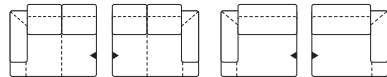

ANBAUELEMENTE

Armlehne links/rechts
ADD-ON ELEMENTS
armrest left/right

BW 223 / 193 / 163

BW 143