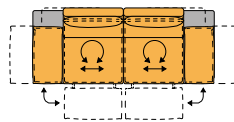

EINZELELEMENTE SINGLE ELEMENTS

BW 241

TD min. 100 / max. 214
maximale Relaxfunktion (Rücken nach hinten gestellt und Schwenkarmteil zur Fuß-stütze ausgefahren)
Maximum relaxation function (back set backwards and swivel arm rest extended to the footrest)