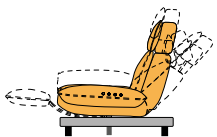

EDON

HH min. 90 / max. 117
TD min. 100 / max. 177
STSD min. 58 / max. 112
SHSH 49