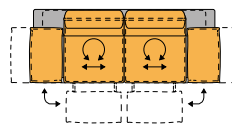

EINZELELEMENTE SINGLE ELEMENTS

BW 252

TD min. 96 / max. 202
maximale Relaxfunktion (Rücken nach hinten gestellt und Schwenkarmteil zur Fuß-stütze ausgefahren)
Maximum relaxation function (back set backwards and swivel arm rest extended to the footrest)