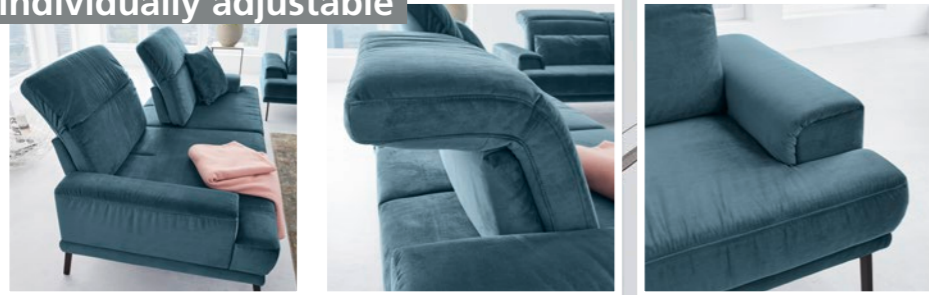

Auch in Blau ein echter Hingucker!
A real eye-catcher in blue, too!

Individuell verstellbar
Individually adjustable

In Stoff blue grey, mit Metallfuß schwarz, matt:

MR 4580 Sofa 3-sitzig (3002), ca. B 228, H 79–100, SH 43, ST 54–81, T 103–130 cm;
Sofa 2-sitzig (2002), ca. B 198, H 79–100, SH 43, ST 54–81, T 103–130 cm

MR 4585 Einzelsessel (5995) mit hohem Rücken, um 360 Grad drehbar, Viersternfuß schwarz, matt, ca. B 76,
H 94–99, SH 45, T 84–89, ST 51 cm; mit Hocker (1056), 360 Grad drehbar, ca. B 58, SH 43, T 58 cm;
Couchtisch NELA, Teppich SAVANNAH SILENO aus der DELUXE COLLECTION

In blue-grey fabric, with matt black metal leg:

MR 4580 Sofa, 3-seater (3002), approx. W 228, H 79–100, SH 43, SD 54–81, D 103–130 cm;
sofa, 2-seater (2002), approx. W 198, H 79–100, SH 43, SD 54–81, D 103–130 cm

MR 4585 Single-seater armchair (5995) with high back, rotates by 360 degrees, 4-star-base in matt black,
approx. W 76, H 94–99, SH 45, D 84–89, SD 51 cm; with stool (1056), rotates by 360 degrees, approx.
W 58, SH 43, D 58 cm; coffee table NELA, carpet SAVANNAH SILENO from the DELUXE COLLECTION